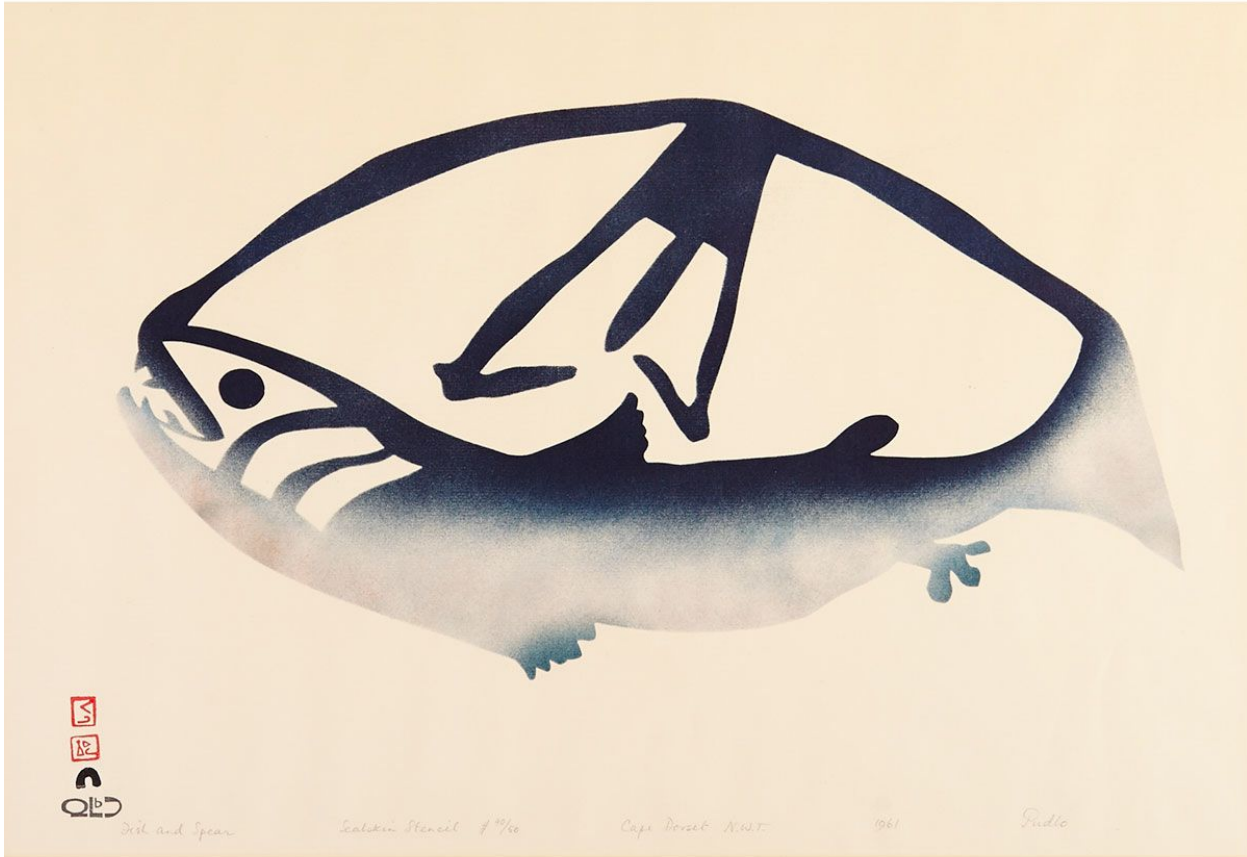

# Alaska on Madison

of inc

Pudlo Pudlat, *Fish and spear*, 40/50, 1961/20, 1961  
Stencil, 19 x 25 in. (48.3 x 63.5 cm)  
01639-1