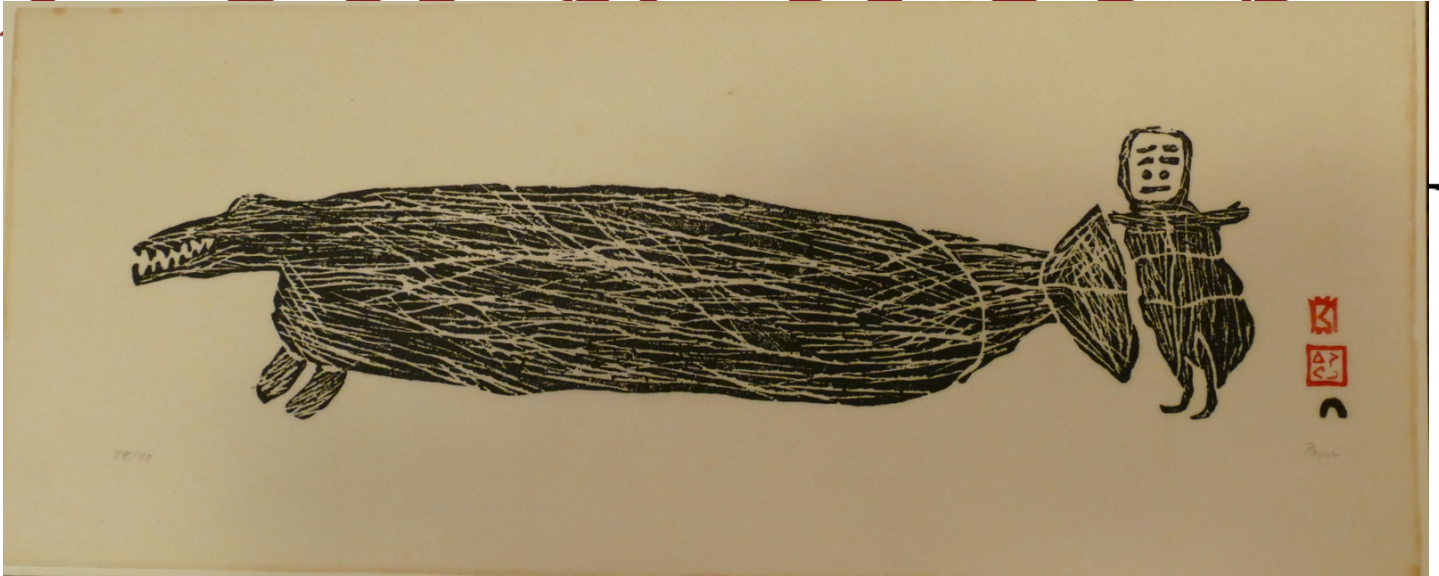

Alaska

Parr, *Man and Whale*, 29/50, 1962
Stonecut, 9 3/4 x 22 1/2 in.
03544-1